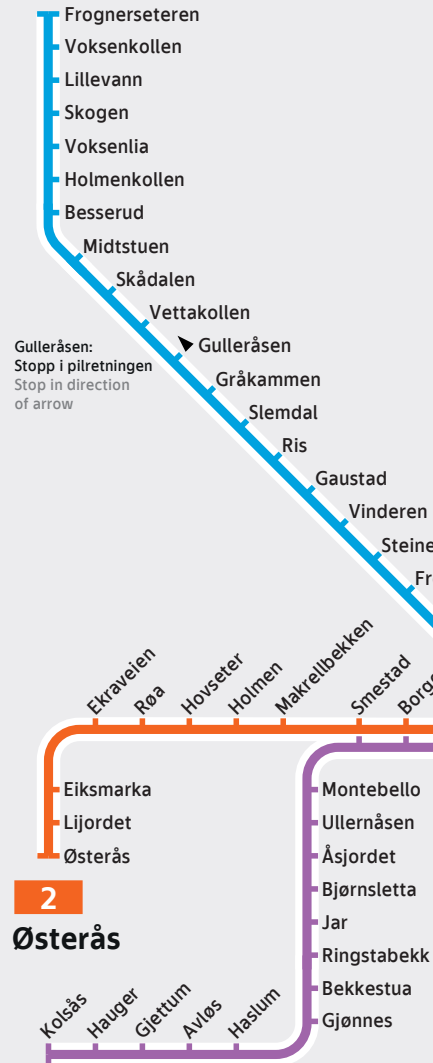

T-bane Metro

30. mai–3. september 2023

Buss for T-bane Helsfyr–Ellingsrudåsen/Bøler/Mortensrud

30 May–3 September 2023

Replacement bus service. Helsfyr–Ellingsrudåsen/Bøler/Mortensrud

Frognerseteren

1