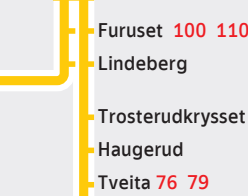

Bergkrystallen T

2E 2B Ellingsrudåsen

76 Hellerud T

2B Godlia

3B Skøyenåsen T

Oppsal senter

Ulsrudveien

Bøler T 24 79

Bogerud 79

Skullerud 70 79

Mortensrud 71A 71B 74

2B Erstatningsbuss for T-bane
Replacement bus service

Anbefalt for overgang
Recommended for transfer

76 Ordinære buslinjer
Regular bus routes
74
100

30. mai–3. september 2023

Buss for T-bane

På grunn av anleggsarbeid ved Brynseng kjører vi erstatningsbuss for linjene 2 og 3 mellom Helsfyr og Ellingsrudåsen/Bøler/Mortensrud.

Erstatningsbusser

- 2B: Helsfyr–Hellerud–Trosterud–Ellingsrudåsen
- 2E: Helsfyr–E6–Lindeberg–Ellingsrudåsen
- 3B: Helsfyr–Skøyenåsen–Bøler

T-banen kjører slik

1. 1 Frognerseteren–Bergkrystallen
2. 2 Østerås–Bergkrystallen
3. 3 Kolsås–Jernbanetorget–Helsfyr
4. 4 Vestli–Storo–Jernbanetorget–Bergkrystallen
5. 5 Vestli–Ringen–Sognsvann

Reisetips: (se flere forslag på baksiden)

- 71A (Jernbanetorget–) Ryen–Mortensrud–Bjørndal
- 76 Helsfyr–Hellerud–Tveita–Mortensrud
- 100 Oslo bussterminal–Helsfyr–Furuset–Lillestrøm

Helsfyr: Bussene 21 og 66 flyttes fra Helsfyr plattform G til Helsfyr bru i Østensjøveien.

Spesialtransport: Tlf. 952 58 000
Bestilles 3 timer i forveien.

Ruter#